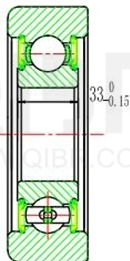

45±0.12

QIBR[®]
BEARINGS

LUOYANG QIBR BEARING CO., LTD

<http://www.QIBR.com>

Forklift Mast Roller

PART NUMBER

QMR60R1-165