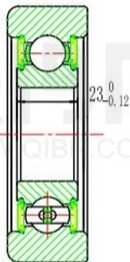

28.2±0.1

QIBR[®]
BEARINGS

LUOYANG QIBR BEARING CO., LTD

<http://www.QIBR.com>

Forklift Mast Roller

PART NUMBER

QMR40R1-115