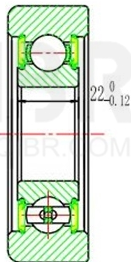

26.17±0.1

QIBR®
WWW.QIBR.COM

QIBR®
BEARINGS

LUOYANG QIBR BEARING CO., LTD
<http://www.QIBR.com>

Forklift Mast Roller

PART NUMBER
QMR40R1-106