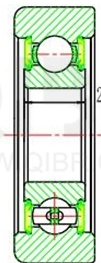

28.575±0.1

 LUOYANG QIBR BEARING CO., LTD http://www.QIBR.com	
Forklift Mast Roller	PART NUMBER QMR40R1-102a