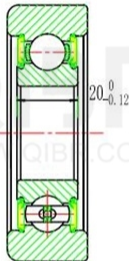

25.4 \pm 0.1

QIBR[®]
BEARINGS

LUOYANG QIBR BEARING CO., LTD

<http://www.QIBR.com>

Forklift Mast Roller

PART NUMBER

QMR40R1-102