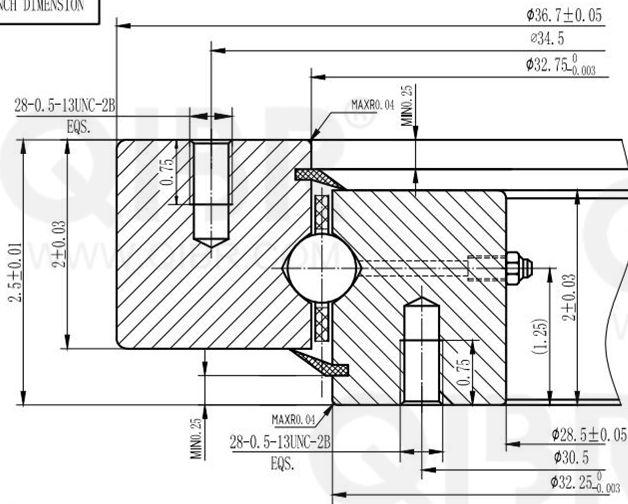

INCH DIMENSION

QIBR
BEARINGS

LUOYANG QIBR BEARING CO., LTD

<http://www.QIBR.com>

FOUR-POINT
CONTACT BALL
SLEWING BEARING

PART
NUMBER QKH-325P