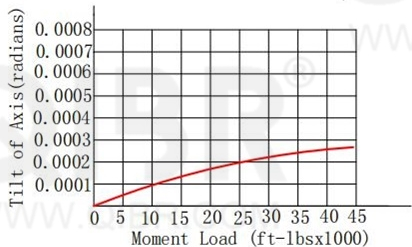

INCH DIMENSION

QIBR
BEARINGS

LUOYANG QIBR BEARING CO., LTD

<http://www.QIBR.com>

FOUR-POINT
CONTACT BALL
SLEWING BEARING

PART
NUMBER QKH-325P