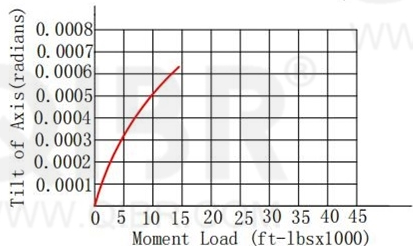

INCH DIMENSION

QIBR
BEARINGS

LUOYANG QIBR BEARING CO., LTD

<http://www.QIBR.com>

FOUR-POINT
CONTACT BALL
SLEWING BEARING

PART
NUMBER QKH-166P