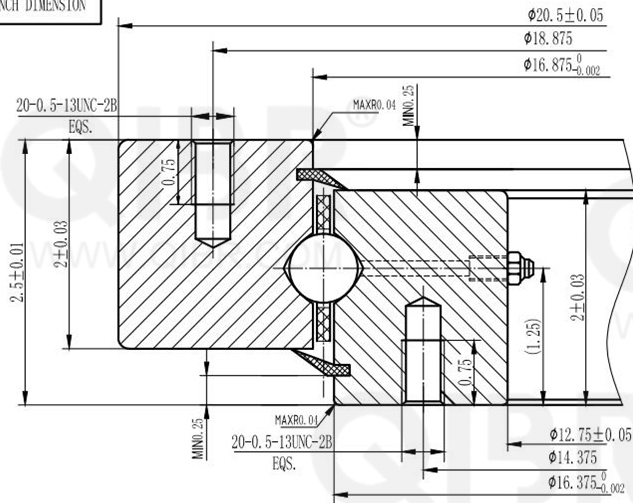

INCH DIMENSION

QIBR
BEARINGS

LUOYANG QIBR BEARING CO., LTD

<http://www.QIBR.com>

FOUR-POINT
CONTACT BALL
SLEWING BEARING

PART
NUMBER QKH-166P