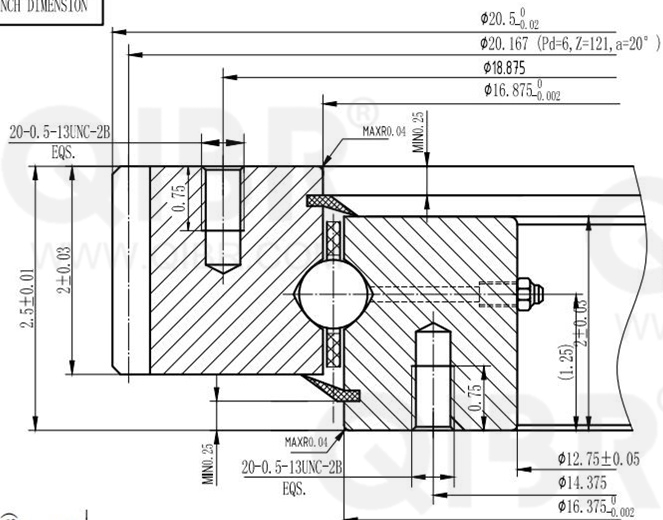

INCH DIMENSION

**QIBR**  
BEARINGS

LUOYANG QIBR BEARING CO., LTD

<http://www.QIBR.com>

FOUR-POINT  
CONTACT BALL  
SLEWING BEARING

PART  
NUMBER QKH-166E