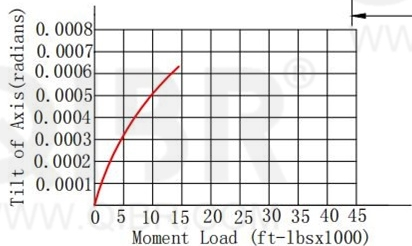

INCH DIMENSION

**QIBR**  
BEARINGS

LUOYANG QIBR BEARING CO., LTD

<http://www.QIBR.com>

FOUR-POINT  
CONTACT BALL  
SLEWING BEARING

PART  
NUMBER QKH-166E