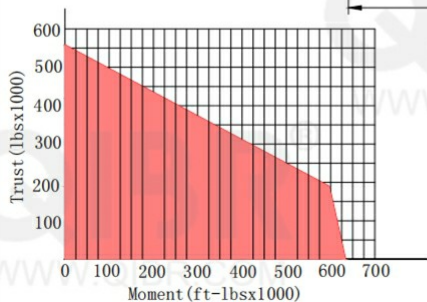

INCH DIMENSION

QIBR
BEARINGS

LUOYANG QIBR BEARING CO., LTD

<http://www.QIBR.com>

FOUR-POINT
CONTACT BALL
SLEWING BEARING

PART
NUMBER QHT10-60N1Z