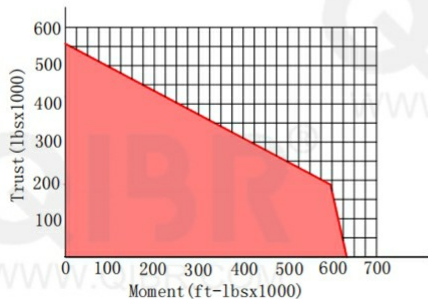

INCH DIMENSION

**QIBR**  
BEARINGS

LUOYANG QIBR BEARING CO., LTD  
<http://www.QIBR.com>

FOUR-POINT  
CONTACT BALL  
SLEWING BEARING

PART  
NUMBER QHT10-60E1Z