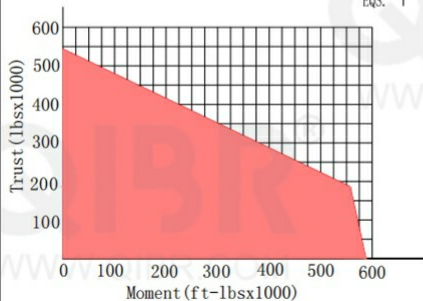

INCH DIMENSION

QIBR
BEARINGS

LUOYANG QIBR BEARING CO., LTD

<http://www.QIBR.com>

FOUR-POINT
CONTACT BALL
SLEWING BEARING

PART
NUMBER QHT10-54P1Z