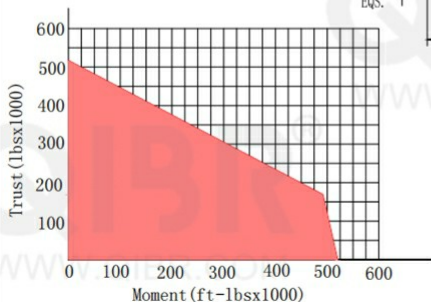

INCH DIMENSION

QIBR
BEARINGS

LUOYANG QIBR BEARING CO., LTD

<http://www.QIBR.com>

FOUR-POINT
CONTACT BALL
SLEWING BEARING

PART
NUMBER QHT10-48P1Z