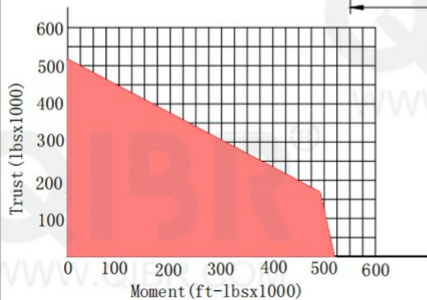

INCH DIMENSION

QIBR
BEARINGS

LUOYANG QIBR BEARING CO., LTD

<http://www.QIBR.com>

FOUR-POINT
CONTACT BALL
SLEWING BEARING

PART
NUMBER QHT10-48N1Z