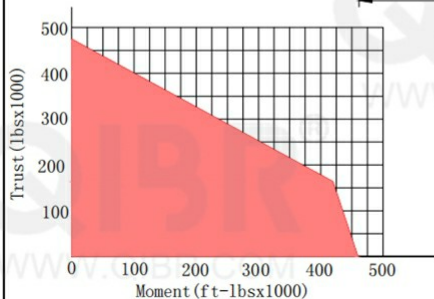

INCH DIMENSION

QIBR
BEARINGS

LUOYANG QIBR BEARING CO., LTD

<http://www.QIBR.com>

FOUR-POINT
CONTACT BALL
SLEWING BEARING

PART
NUMBER QHT10-42N1Z