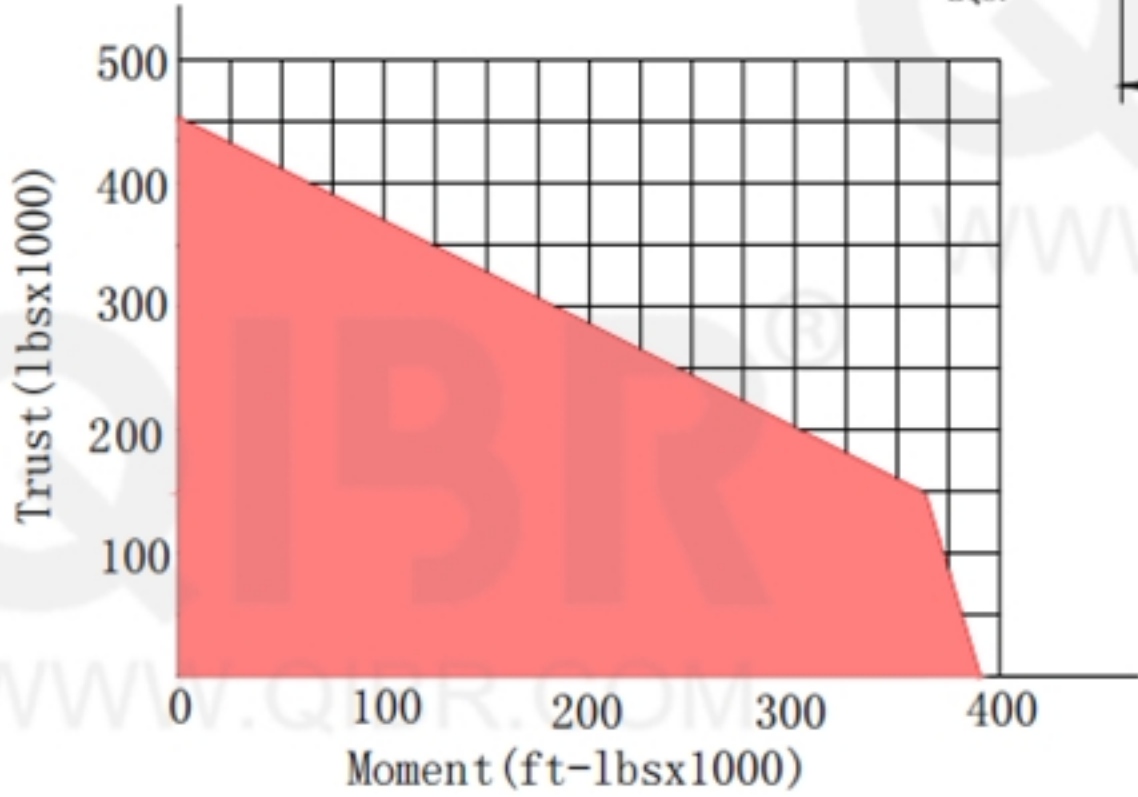

INCH DIMENSION

**QIBR**  
BEARINGS

LUOYANG QIBR BEARING CO., LTD  
<http://www.QIBR.com>

FOUR-POINT  
CONTACT BALL  
SLEWING BEARING

PART  
NUMBER QHT10-36P1Z