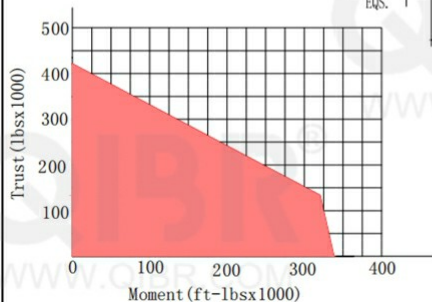

INCH DIMENSION

QIBR
BEARINGS

LUOYANG QIBR BEARING CO., LTD

<http://www.QIBR.com>

FOUR-POINT
CONTACT BALL
SLEWING BEARING

PART
NUMBER QHT10-30P1Z