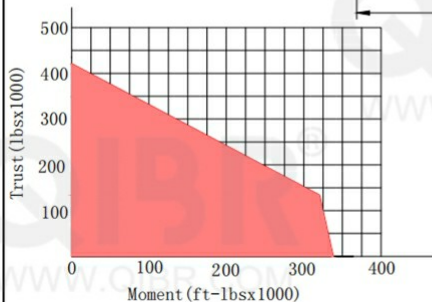

INCH DIMENSION

QIBR
BEARINGS

LUOYANG QIBR BEARING CO., LTD

<http://www.QIBR.com>

FOUR-POINT
CONTACT BALL
SLEWING BEARING

PART
NUMBER QHT10-30N1Z