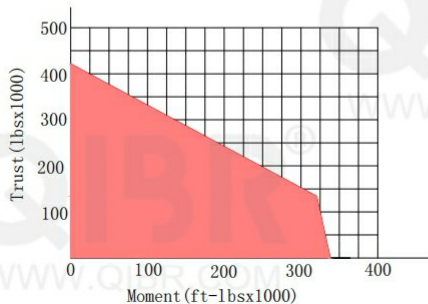

INCH DIMENSION

**QIBR**  
BEARINGS

LUOYANG QIBR BEARING CO., LTD

<http://www.QIBR.com>

FOUR-POINT  
CONTACT BALL  
SLEWING BEARING

PART  
NUMBER QHT10-30E1Z