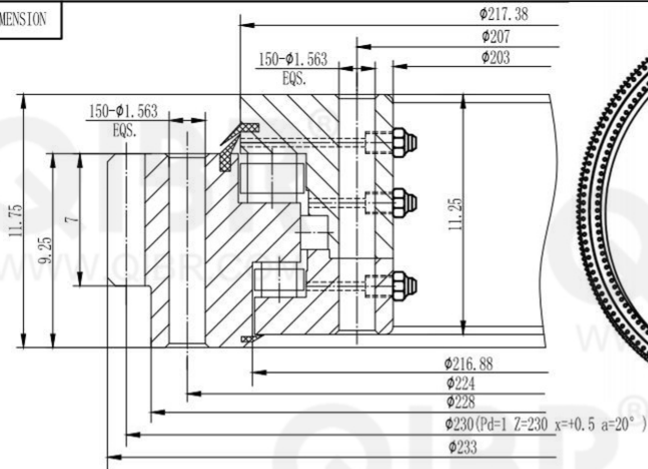

INCH DIMENSION

**QIBR**  
BEARINGS

LUOYANG QIBR BEARING CO., LTD

<http://www.QIBR.com>

FOUR-POINT  
CONTACT BALL  
SLEWING BEARING

PART  
NUMBER Q16388001