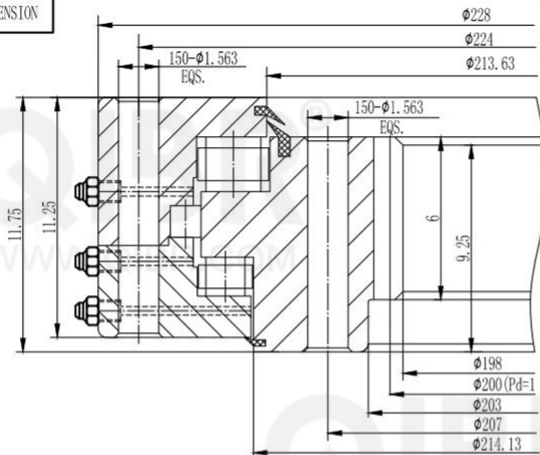

INCH DIMENSION

QIBR
BEARINGS

LUOYANG QIBR BEARING CO., LTD
<http://www.QIBR.com>

FOUR-POINT
CONTACT BALL
SLEWING BEARING

PART
NUMBER Q16385001