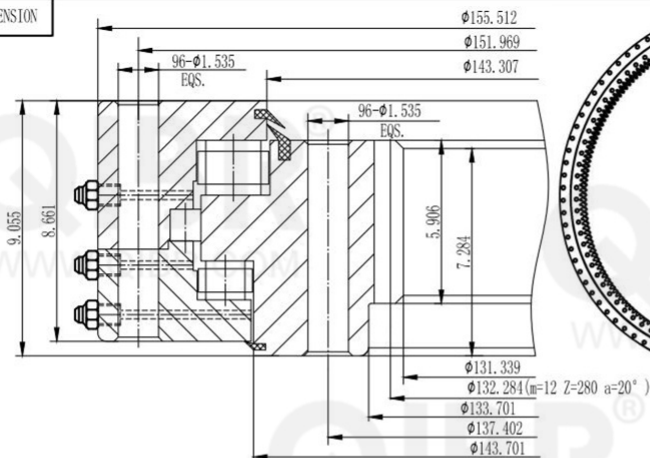

INCH DIMENSION

QIBR
BEARINGS

LUOYANG QIBR BEARING CO., LTD

<http://www.QIBR.com>

FOUR-POINT
CONTACT BALL
SLEWING BEARING

PART
NUMBER Q16383001