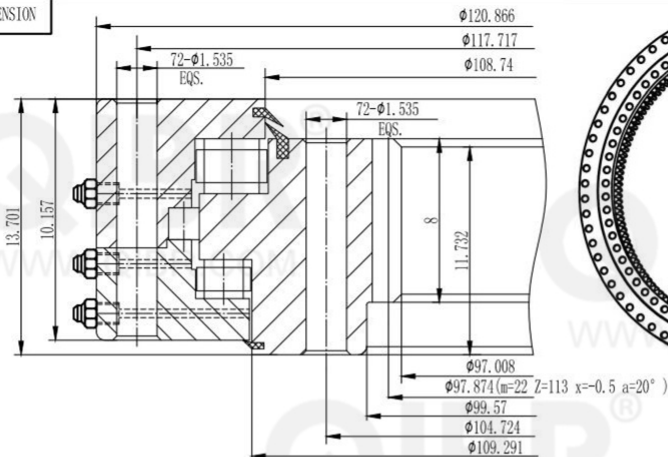

INCH DIMENSION

QIBR
BEARINGS

LUOYANG QIBR BEARING CO., LTD

<http://www.QIBR.com>

FOUR-POINT
CONTACT BALL
SLEWING BEARING

PART
NUMBER Q16381001