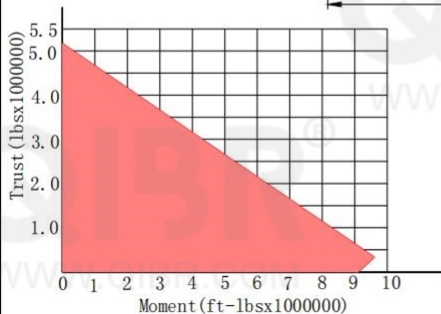

INCH DIMENSION

QIBR
BEARINGS

LUOYANG QIBR BEARING CO., LTD

<http://www.QIBR.com>

FOUR-POINT
CONTACT BALL
SLEWING BEARING

PART
NUMBER Q16380001