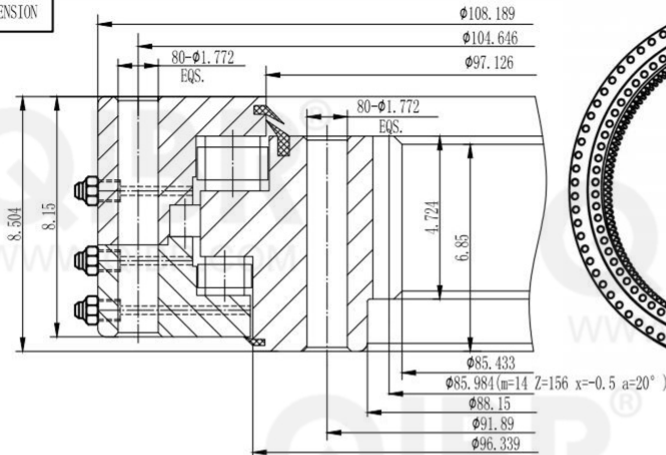

INCH DIMENSION

QIBR
BEARINGS

LUOYANG QIBR BEARING CO., LTD

<http://www.QIBR.com>

FOUR-POINT
CONTACT BALL
SLEWING BEARING

PART
NUMBER Q16380001