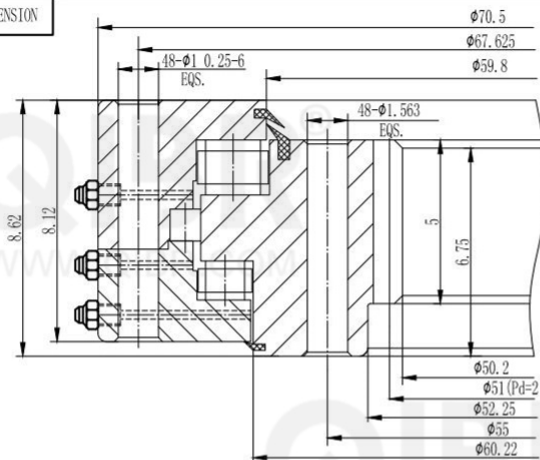

INCH DIMENSION

QIBR
BEARINGS

LUOYANG QIBR BEARING CO., LTD
<http://www.QIBR.com>

FOUR-POINT
CONTACT BALL
SLEWING BEARING

PART
NUMBER Q16378001