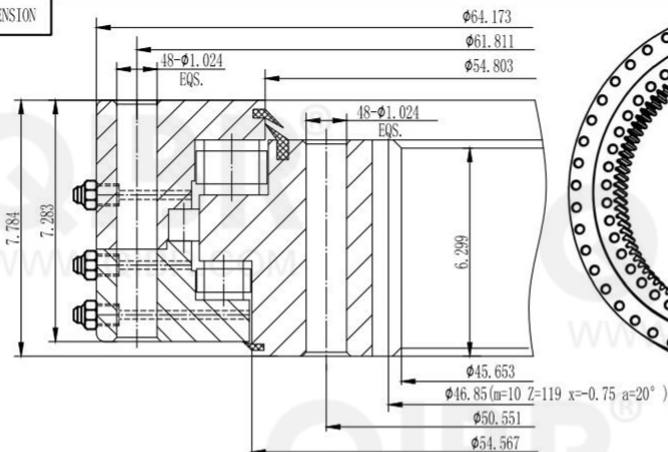

INCH DIMENSION

QIBR
BEARINGS

LUOYANG QIBR BEARING CO., LTD

<http://www.QIBR.com>

FOUR-POINT
CONTACT BALL
SLEWING BEARING

PART
NUMBER Q16377001