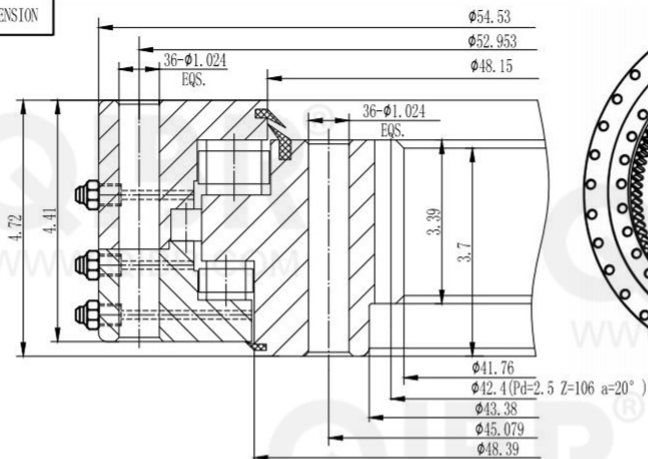

INCH DIMENSION

QIBR
BEARINGS

LUOYANG QIBR BEARING CO., LTD

<http://www.QIBR.com>

FOUR-POINT
CONTACT BALL
SLEWING BEARING

PART
NUMBER Q16376001