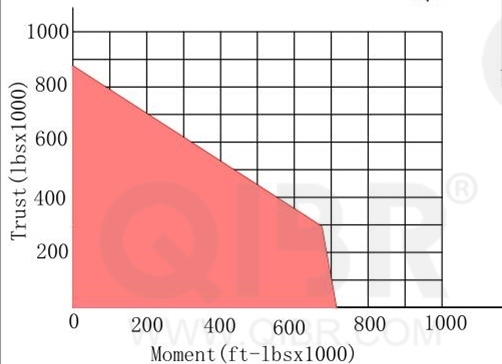

INCH DIMENSION

**QIBR**  
BEARINGS

LUOYANG QIBR BEARING CO., LTD

<http://www.QIBR.com>

FOUR-POINT  
CONTACT BALL  
SLEWING BEARING

PART  
NUMBER Q16374001