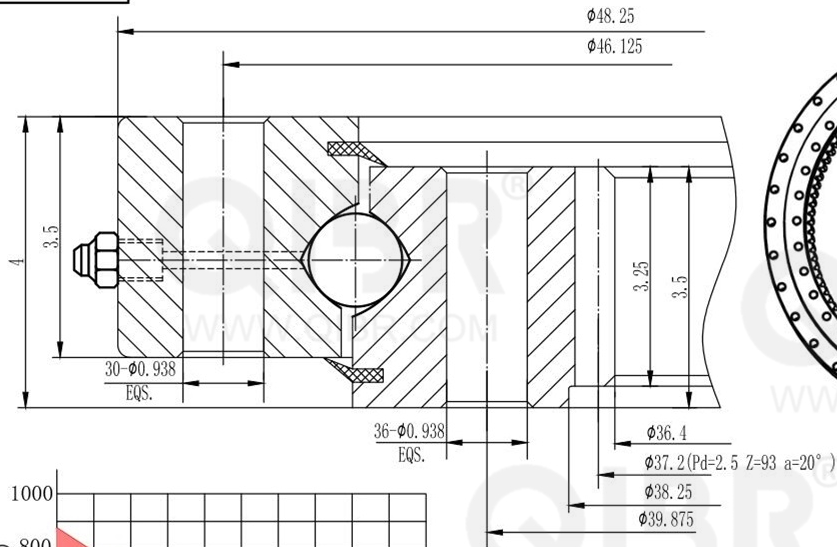

INCH DIMENSION

**QIBR**  
BEARINGS

LUOYANG QIBR BEARING CO., LTD

<http://www.QIBR.com>

FOUR-POINT  
CONTACT BALL  
SLEWING BEARING

PART  
NUMBER Q16374001