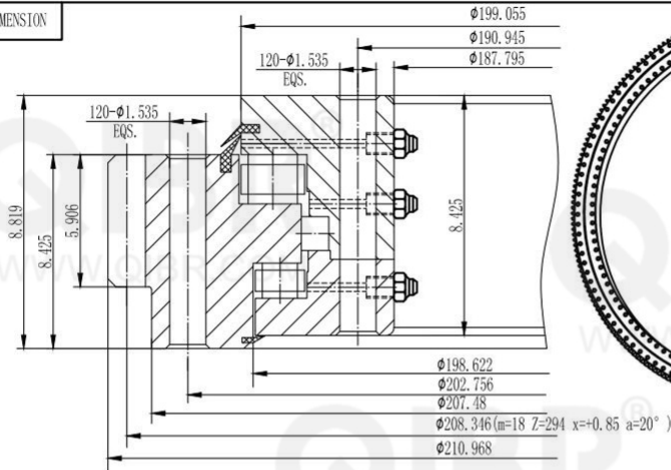

INCH DIMENSION

QIBR
BEARINGS

LUOYANG QIBR BEARING CO., LTD

<http://www.QIBR.com>

FOUR-POINT
CONTACT BALL
SLEWING BEARING

PART
NUMBER Q16373001