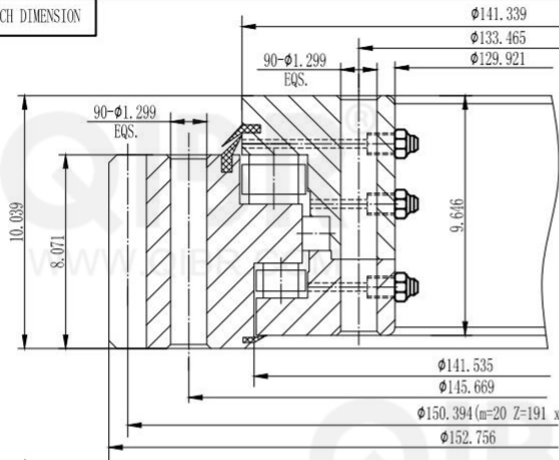

INCH DIMENSION

QIBR
BEARINGS

LUOYANG QIBR BEARING CO., LTD

<http://www.QIBR.com>

FOUR-POINT
CONTACT BALL
SLEWING BEARING

PART
NUMBER Q16371001