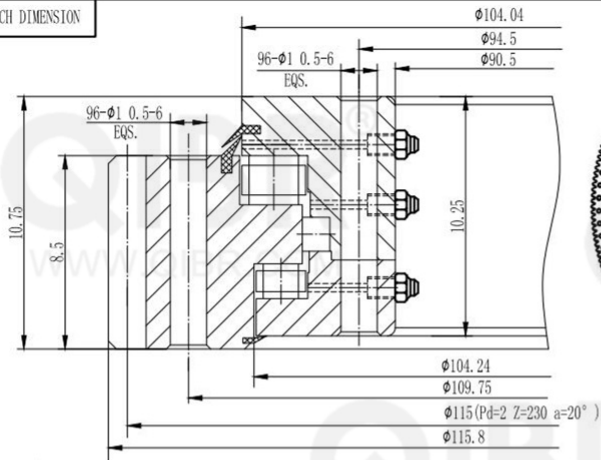

INCH DIMENSION

**QIBR**  
BEARINGS

LUOYANG QIBR BEARING CO., LTD

<http://www.QIBR.com>

FOUR-POINT  
CONTACT BALL  
SLEWING BEARING

PART  
NUMBER Q16370001