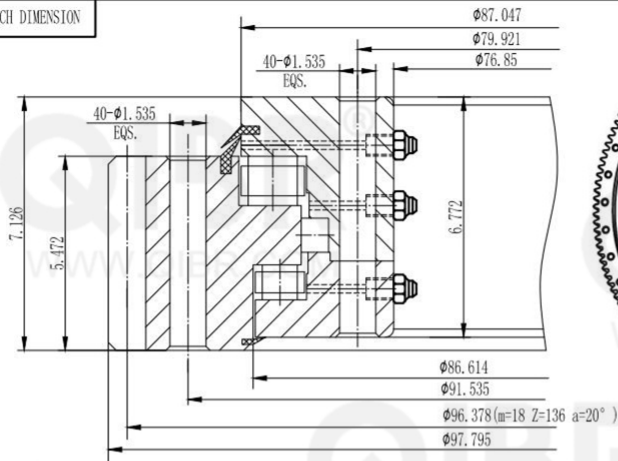

INCH DIMENSION

**QIBR**  
BEARINGS

LUOYANG QIBR BEARING CO., LTD

<http://www.QIBR.com>

FOUR-POINT  
CONTACT BALL  
SLEWING BEARING

PART  
NUMBER Q16369001