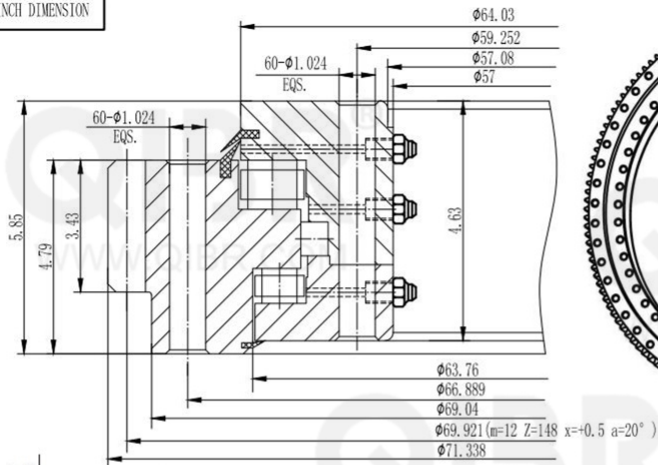

INCH DIMENSION

QIBR
BEARINGS

LUOYANG QIBR BEARING CO., LTD

<http://www.QIBR.com>

FOUR-POINT
CONTACT BALL
SLEWING BEARING

PART
NUMBER Q16368001