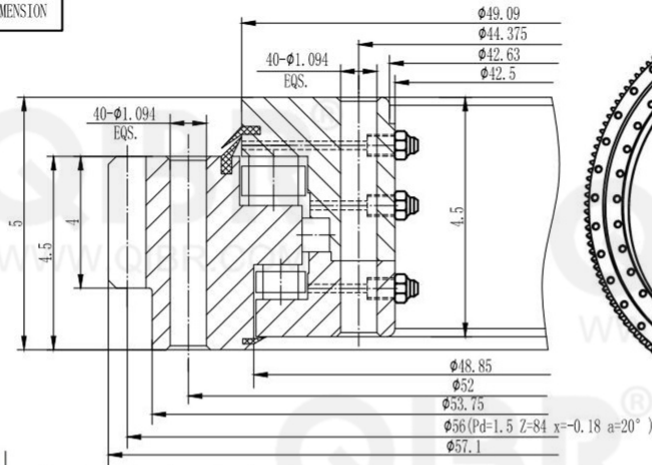

INCH DIMENSION

**QIBR**  
BEARINGS

LUOYANG QIBR BEARING CO., LTD

<http://www.QIBR.com>

FOUR-POINT  
CONTACT BALL  
SLEWING BEARING

PART  
NUMBER Q16367001