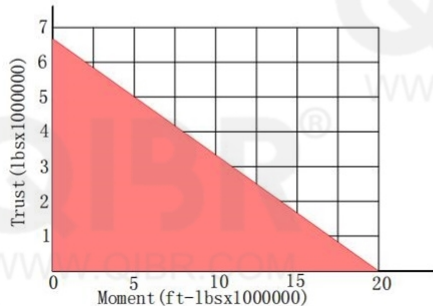

INCH DIMENSION

QIBR
BEARINGS

LUOYANG QIBR BEARING CO., LTD

<http://www.QIBR.com>

FOUR-POINT
CONTACT BALL
SLEWING BEARING

PART
NUMBER Q16356001