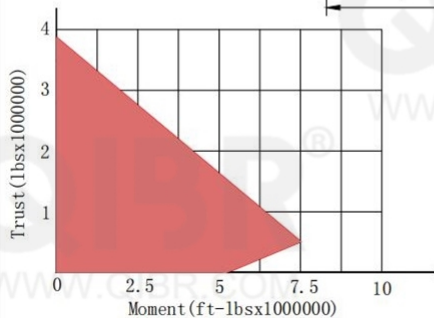

INCH DIMENSION

**QIBR**  
BEARINGS

LUOYANG QIBR BEARING CO., LTD

<http://www.QIBR.com>

FOUR-POINT  
CONTACT BALL  
SLEWING BEARING

PART  
NUMBER Q16354001