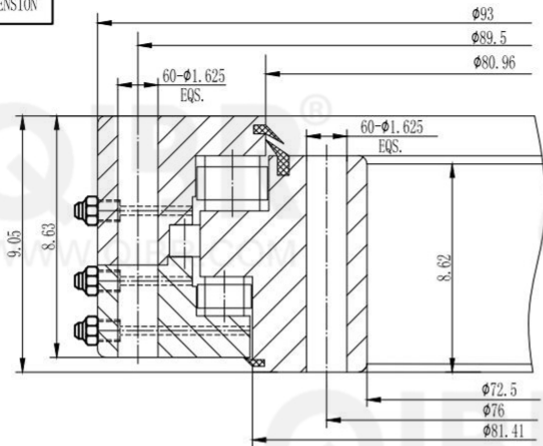

INCH DIMENSION

QIBR
BEARINGS

LUOYANG QIBR BEARING CO., LTD

<http://www.QIBR.com>

FOUR-POINT
CONTACT BALL
SLEWING BEARING

PART
NUMBER Q16352001