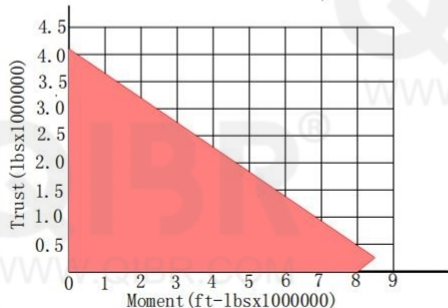

INCH DIMENSION

QIBR
BEARINGS

LUOYANG QIBR BEARING CO., LTD

<http://www.QIBR.com>

FOUR-POINT
CONTACT BALL
SLEWING BEARING

PART
NUMBER Q16352001