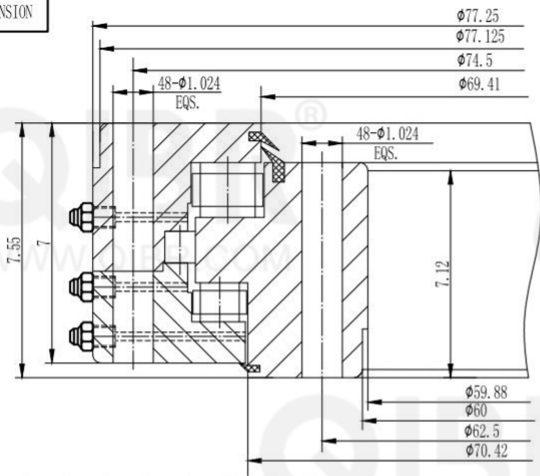

INCH DIMENSION

<p>QIBR BEARINGS</p>		<p>LUOYANG QIBR BEARING CO., LTD</p> <p>http://www.QIBR.com</p>
<p>FOUR-POINT CONTACT BALL SLEWING BEARING</p>		<p>PART NUMBER Q16351001</p>