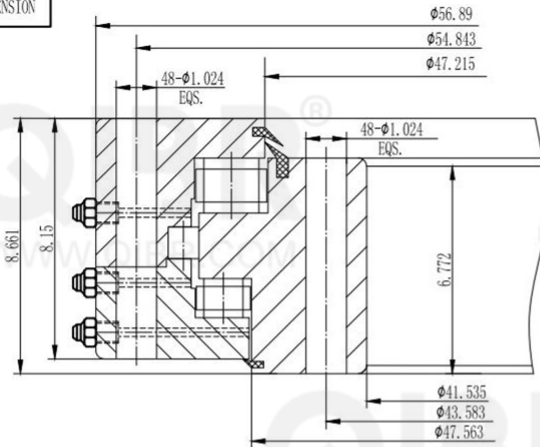

INCH DIMENSION

<p>QIBR BEARINGS</p>		<p>LUOYANG QIBR BEARING CO., LTD</p> <p>http://www.QIBR.com</p>
<p>FOUR-POINT CONTACT BALL SLEWING BEARING</p>	<p>PART NUMBER</p> <p>Q16350001</p>	