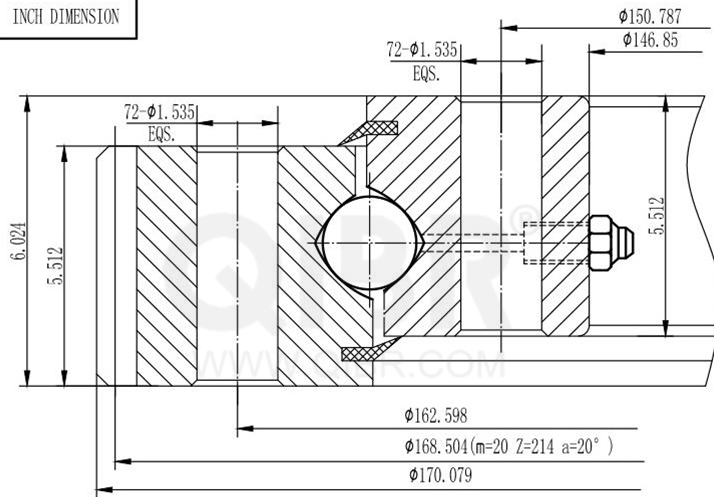

INCH DIMENSION

**QIBR**  
BEARINGS

LUOYANG QIBR BEARING CO., LTD

<http://www.QIBR.com>

FOUR-POINT  
CONTACT BALL  
SLEWING BEARING

PART  
NUMBER Q16315001