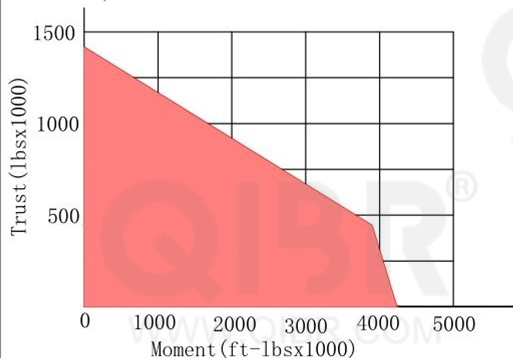

INCH DIMENSION

**QIBR**  
BEARINGS

LUOYANG QIBR BEARING CO., LTD

<http://www.QIBR.com>

FOUR-POINT  
CONTACT BALL  
SLEWING BEARING

PART  
NUMBER Q16315001