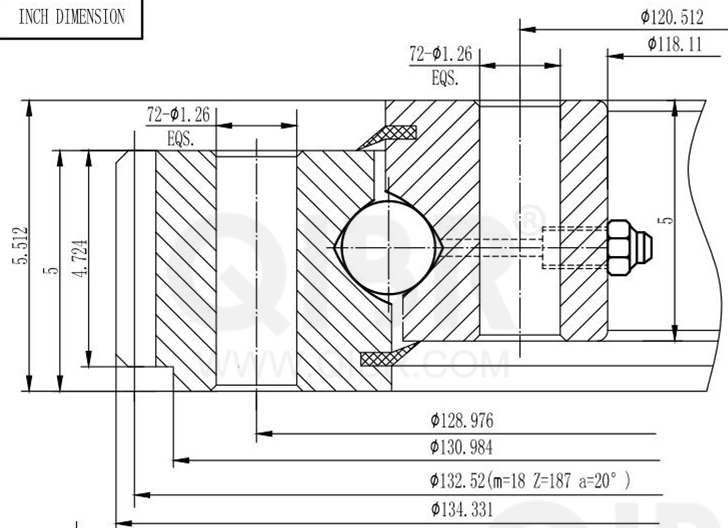

INCH DIMENSION

QIBR
BEARINGS

LUOYANG QIBR BEARING CO., LTD
<http://www.QIBR.com>

FOUR-POINT
CONTACT BALL
SLEWING BEARING

PART
NUMBER Q16314001