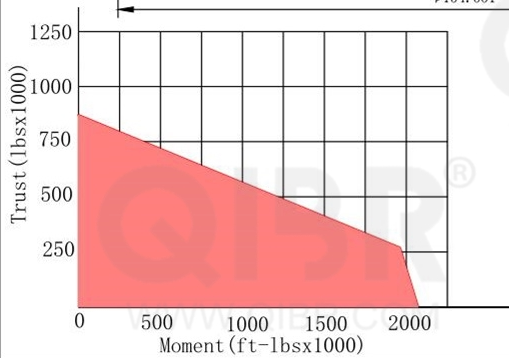

INCH DIMENSION

QIBR
BEARINGS

LUOYANG QIBR BEARING CO., LTD
<http://www.QIBR.com>

FOUR-POINT
CONTACT BALL
SLEWING BEARING

PART
NUMBER Q16314001