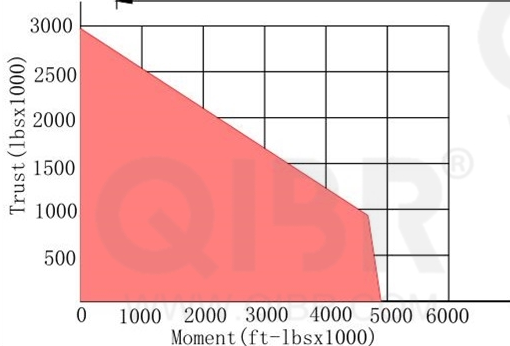

INCH DIMENSION

QIBR
BEARINGS

LUOYANG QIBR BEARING CO., LTD

<http://www.QIBR.com>

FOUR-POINT
CONTACT BALL
SLEWING BEARING

PART
NUMBER Q16313001