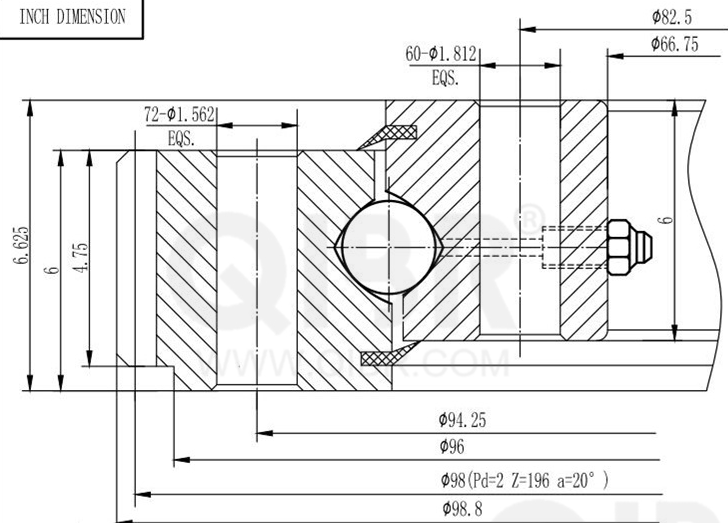

INCH DIMENSION

QIBR
BEARINGS

LUOYANG QIBR BEARING CO., LTD

<http://www.QIBR.com>

FOUR-POINT
CONTACT BALL
SLEWING BEARING

PART
NUMBER Q16313001