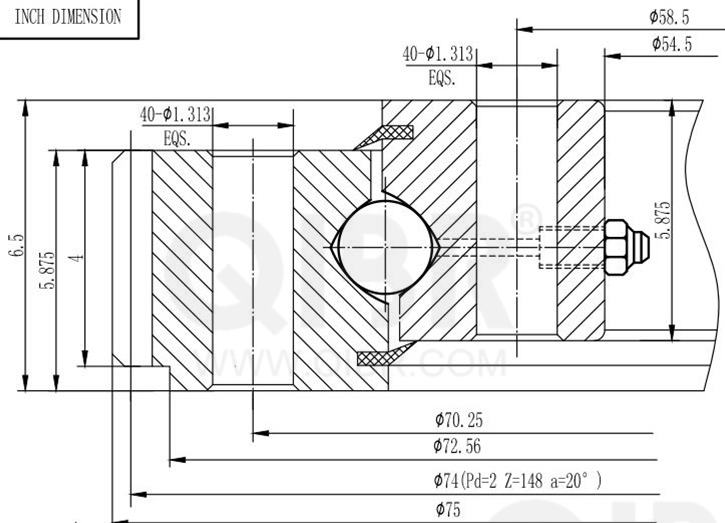

INCH DIMENSION

**QIBR**  
BEARINGS

LUOYANG QIBR BEARING CO., LTD

<http://www.QIBR.com>

FOUR-POINT  
CONTACT BALL  
SLEWING BEARING

PART  
NUMBER Q16311001