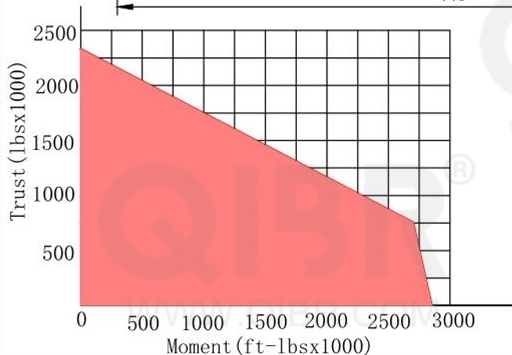

INCH DIMENSION

**QIBR**  
BEARINGS

LUOYANG QIBR BEARING CO., LTD

<http://www.QIBR.com>

FOUR-POINT  
CONTACT BALL  
SLEWING BEARING

PART  
NUMBER Q16311001