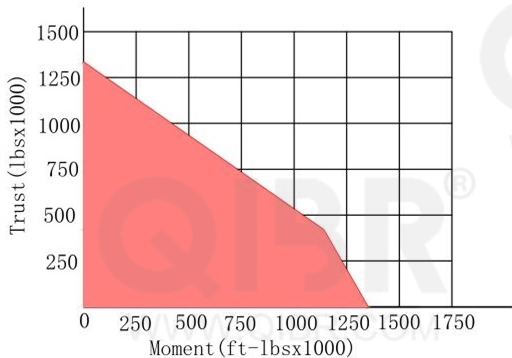

INCH DIMENSION

**QIBR**  
BEARINGS

LUOYANG QIBR BEARING CO., LTD

<http://www.QIBR.com>

FOUR-POINT  
CONTACT BALL  
SLEWING BEARING

PART  
NUMBER Q16309001