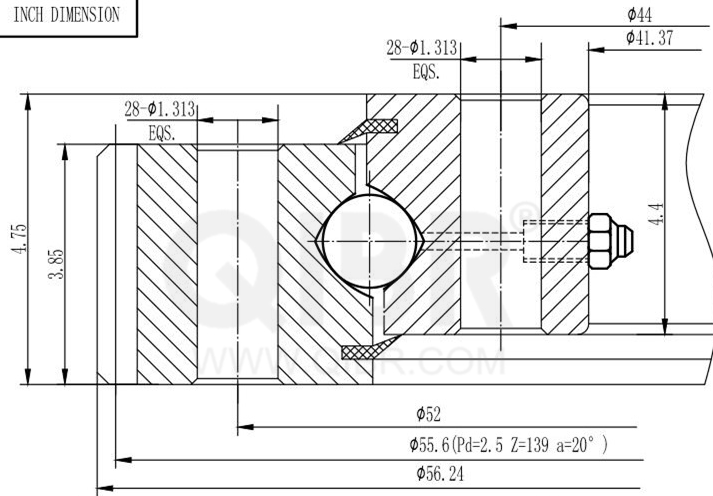

INCH DIMENSION

**QIBR**  
BEARINGS

LUOYANG QIBR BEARING CO., LTD

<http://www.QIBR.com>

FOUR-POINT  
CONTACT BALL  
SLEWING BEARING

PART  
NUMBER Q16309001