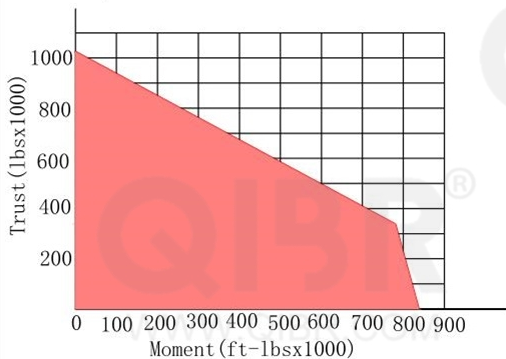

INCH DIMENSION

**QIBR**  
BEARINGS

LUOYANG QIBR BEARING CO., LTD

<http://www.QIBR.com>

FOUR-POINT  
CONTACT BALL  
SLEWING BEARING

PART  
NUMBER Q16308001