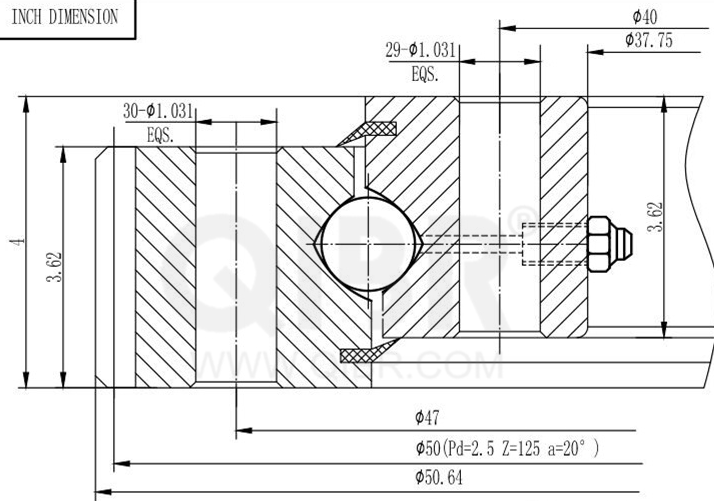

INCH DIMENSION

**QIBR**  
BEARINGS

LUOYANG QIBR BEARING CO., LTD

<http://www.QIBR.com>

FOUR-POINT  
CONTACT BALL  
SLEWING BEARING

PART  
NUMBER Q16308001