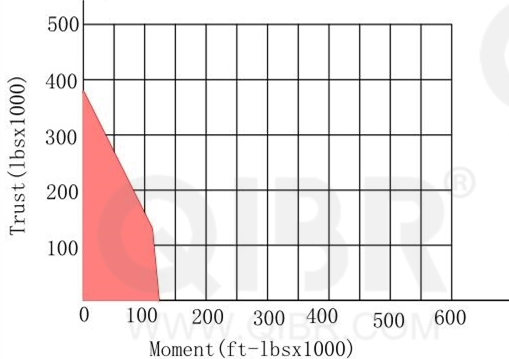

INCH DIMENSION

QIBR
BEARINGS

LUOYANG QIBR BEARING CO., LTD
<http://www.QIBR.com>

FOUR-POINT
CONTACT BALL
SLEWING BEARING

PART
NUMBER Q16306001