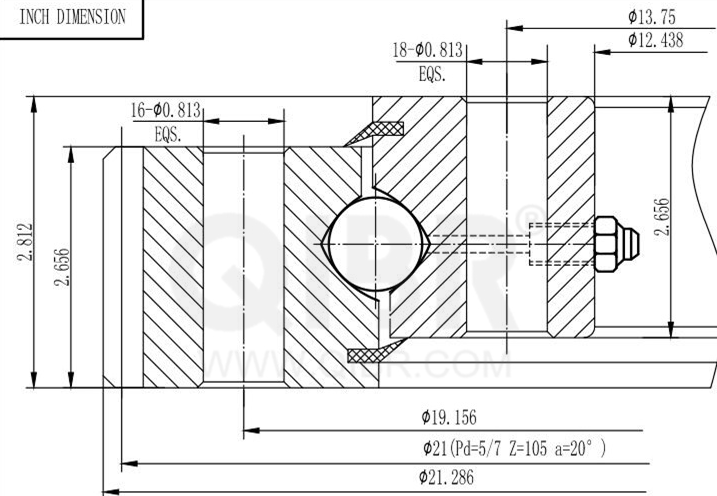

INCH DIMENSION

QIBR
BEARINGS

LUOYANG QIBR BEARING CO., LTD
<http://www.QIBR.com>

FOUR-POINT
CONTACT BALL
SLEWING BEARING

PART
NUMBER Q16306001