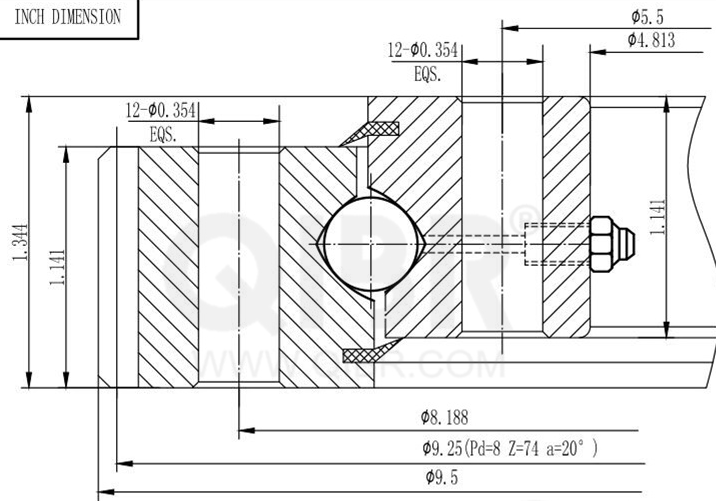

INCH DIMENSION

**QIBR**  
BEARINGS

LUOYANG QIBR BEARING CO., LTD

<http://www.QIBR.com>

FOUR-POINT  
CONTACT BALL  
SLEWING BEARING

PART  
NUMBER Q16305001