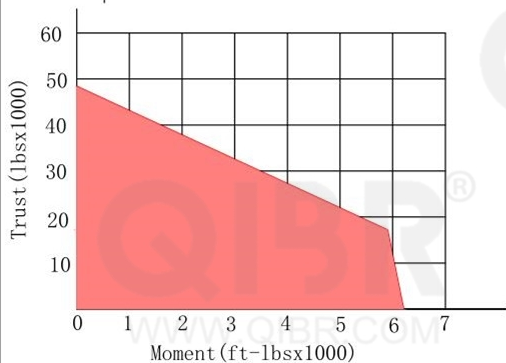

INCH DIMENSION

**QIBR**  
BEARINGS

LUOYANG QIBR BEARING CO., LTD

<http://www.QIBR.com>

FOUR-POINT  
CONTACT BALL  
SLEWING BEARING

PART  
NUMBER Q16305001