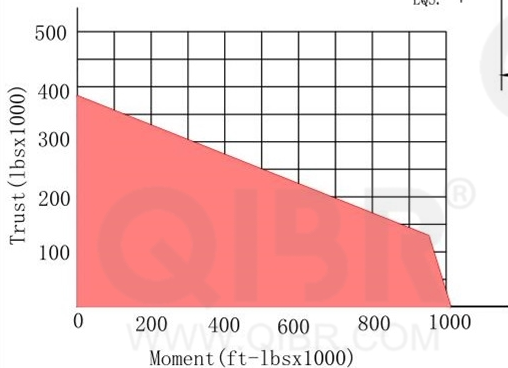

INCH DIMENSION

QIBR
BEARINGS

LUOYANG QIBR BEARING CO., LTD

<http://www.QIBR.com>

FOUR-POINT
CONTACT BALL
SLEWING BEARING

PART
NUMBER Q16303001