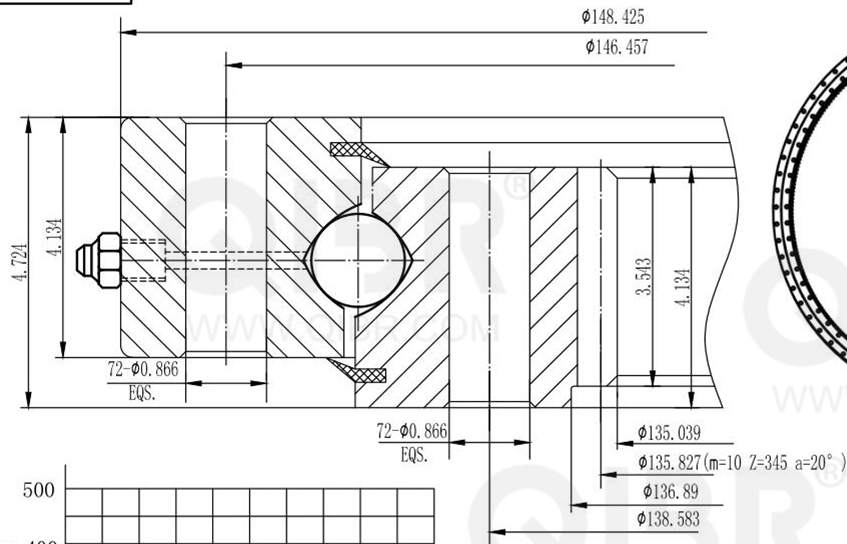

INCH DIMENSION

QIBR
BEARINGS

LUOYANG QIBR BEARING CO., LTD

<http://www.QIBR.com>

FOUR-POINT
CONTACT BALL
SLEWING BEARING

PART
NUMBER Q16303001