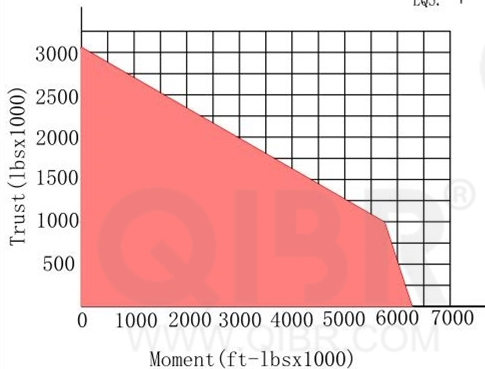

INCH DIMENSION

**QIBR**  
BEARINGS

LUOYANG QIBR BEARING CO., LTD

<http://www.QIBR.com>

FOUR-POINT  
CONTACT BALL  
SLEWING BEARING

PART  
NUMBER Q16302001