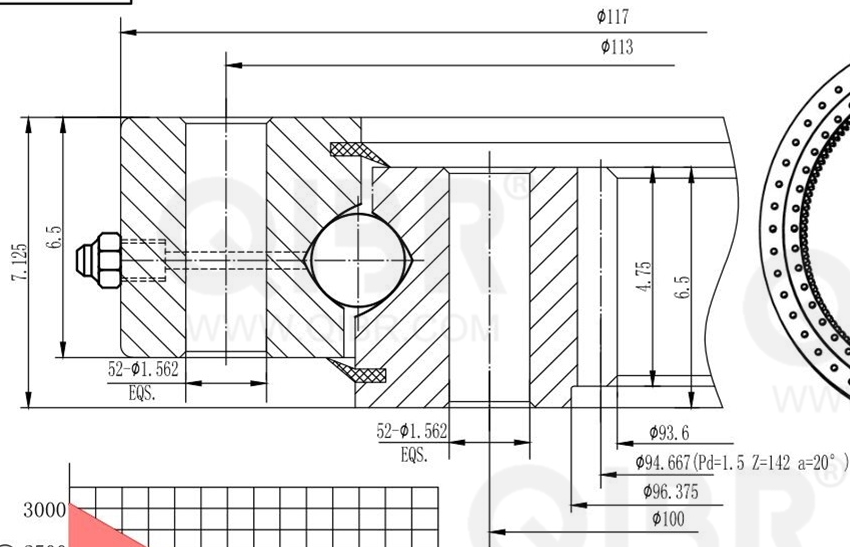

INCH DIMENSION

**QIBR**  
BEARINGS

LUOYANG QIBR BEARING CO., LTD

<http://www.QIBR.com>

FOUR-POINT  
CONTACT BALL  
SLEWING BEARING

PART  
NUMBER Q16302001