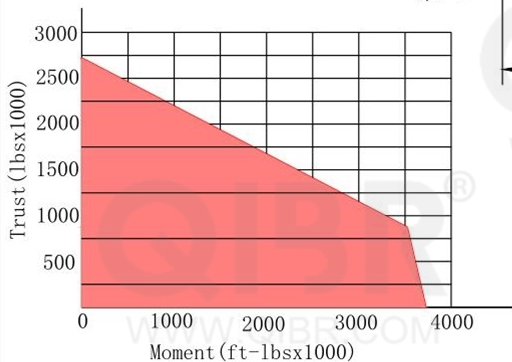

INCH DIMENSION

QIBR
BEARINGS

LUOYANG QIBR BEARING CO., LTD

<http://www.QIBR.com>

FOUR-POINT
CONTACT BALL
SLEWING BEARING

PART
NUMBER Q16300001