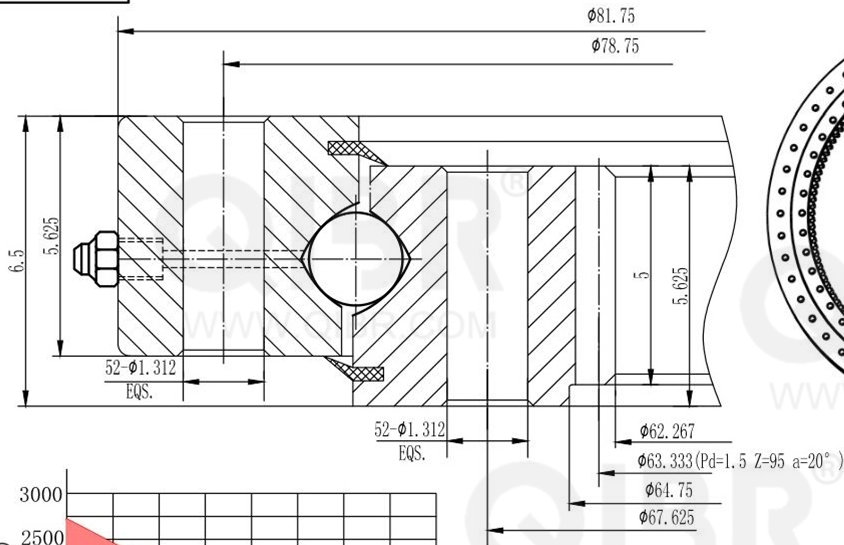

INCH DIMENSION

QIBR
BEARINGS

LUOYANG QIBR BEARING CO., LTD

<http://www.QIBR.com>

FOUR-POINT
CONTACT BALL
SLEWING BEARING

PART
NUMBER Q16300001