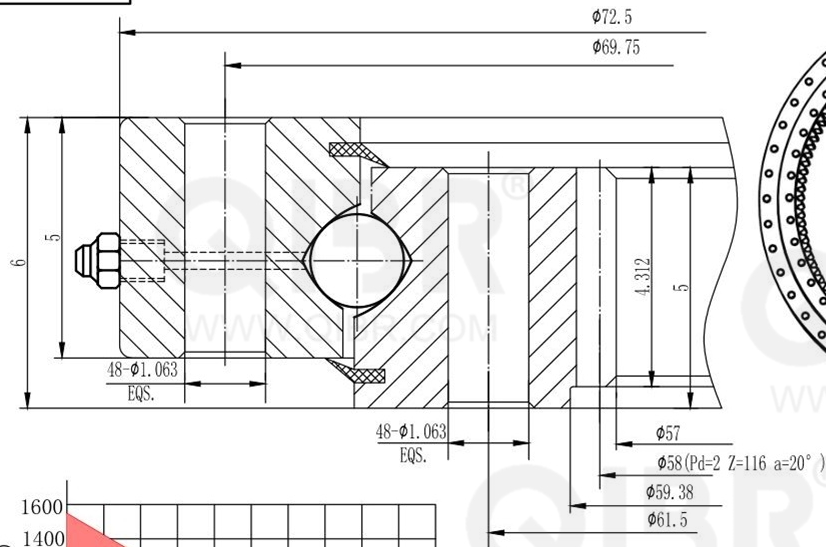

INCH DIMENSION

**QIBR**  
BEARINGS

LUOYANG QIBR BEARING CO., LTD  
<http://www.QIBR.com>

FOUR-POINT  
CONTACT BALL  
SLEWING BEARING

PART  
NUMBER Q16299001