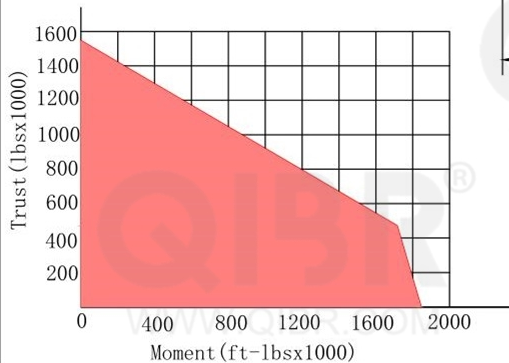

INCH DIMENSION

**QIBR**  
BEARINGS

LUOYANG QIBR BEARING CO., LTD  
<http://www.QIBR.com>

FOUR-POINT  
CONTACT BALL  
SLEWING BEARING

PART  
NUMBER Q16299001